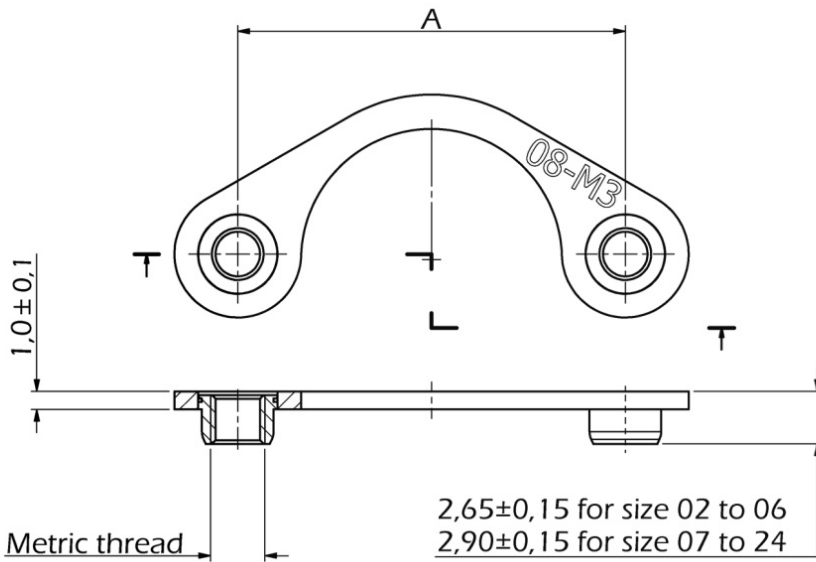

LMA8684 MOTORSPORT SERIES

NUT PLATES FOR MOTORSPORT CONNECTORS

Datasheet

- Designed for two-hole oval flange mounted Autosport / Motorsport connectors
- Speed up connector installation in hard-to-reach locations
- Anti-vibration / self-locking design
- Lightweight and corrosion resistant
- Plate material: Aluminium Alloy
- Plate finish: Anodised to MIL-A-8625F Type II Cl. 2
- Nut material: Stainless Steel 303
- Nut finish: Dry-film Lubricant

Recommended tightening torques*

M2.0 – 20cNm (recommended), 30cNm (max)

M2.5 – 40cNm (recommended), 60cNm (max)

M3.0 – 60cNm (recommended), 90cNm (max)

* - for guidance only, depend on fixings and mounting method.

SHELL SIZE	PART NUMBER	THREAD SIZE	A ± 0,15	WEIGHT [g]
02	LMA8684-02-20-00	M2	15.30	0.30
02	LMA8684-02-25-00	M2.5	15.30	0.32
04	LMA8684-04-20-00	M2	16.20	0.33
04	LMA8684-04-25-00	M2.5	16.20	0.35
06	LMA8684-06-25-00	M2.5	18.00	0.38
07	LMA8684-07-00-00	M3	19.80	0.57
08	LMA8684-08-00-00	M3	21.40	0.60
10	LMA8684-10-00-00	M3	25.90	0.63
12	LMA8684-12-00-00	M3	29.10	0.70
14	LMA8684-14-00-00	M3	32.50	0.72
16	LMA8684-16-00-00	M3	34.80	0.74
18	LMA8684-18-00-00	M3	38.20	0.79
20	LMA8684-20-00-00	M3	41.60	0.81
22	LMA8684-22-00-00	M3	45.00	0.91
24	LMA8684-24-00-00	M3	49.50	1.01